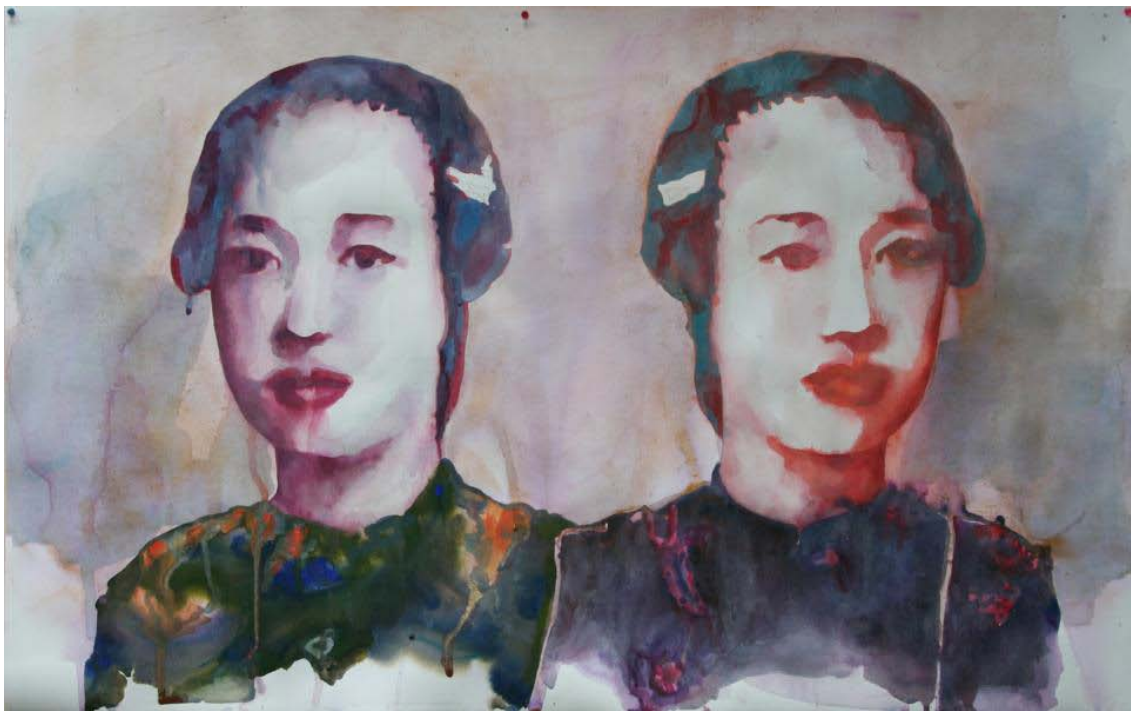

XXL: STATE OF INDONESIAN ART
12 Agustus – 12 September 2012

NINDITYO ADIPURNOMO
NATURAL AND FORCED ASSIMILATION

Gouache on paper, 2011

90 x 143 cm

Rp. 37.500.000