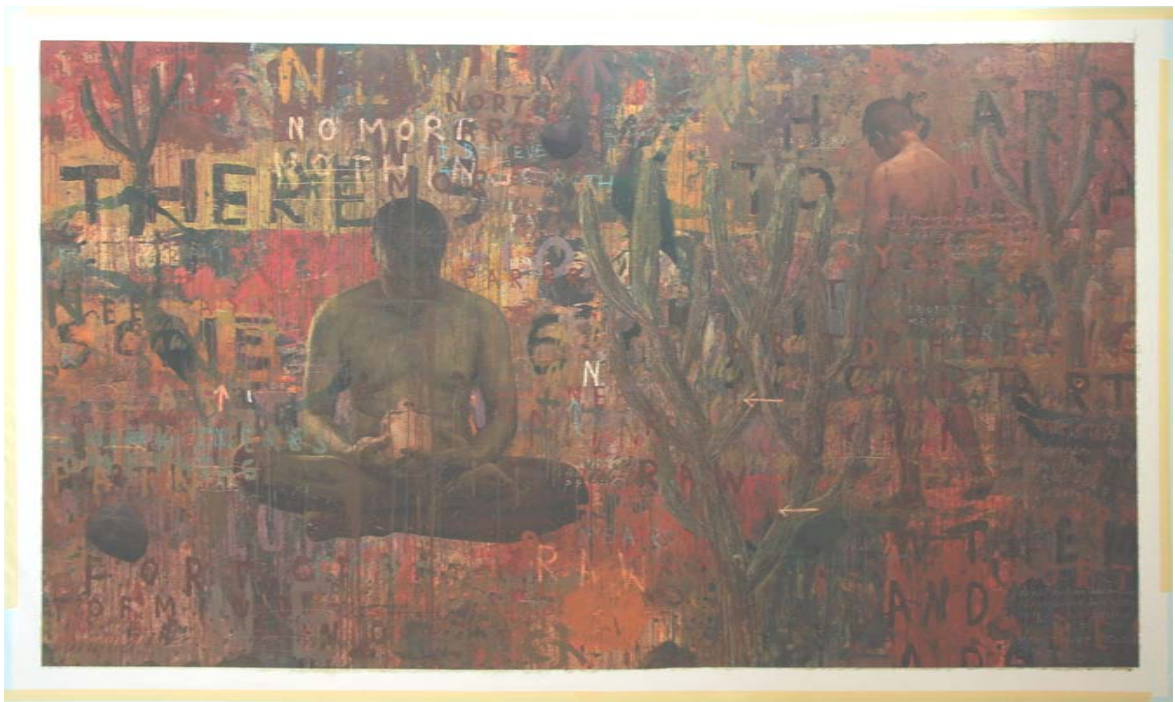

XXL: STATE OF INDONESIAN ART
12 Agustus – 12 September 2012

JUMALDI ALFI

PEACEFULL SEEKER

Acrylic on canvas, 2012

290 x 485 cm

Rp. 650.000.000