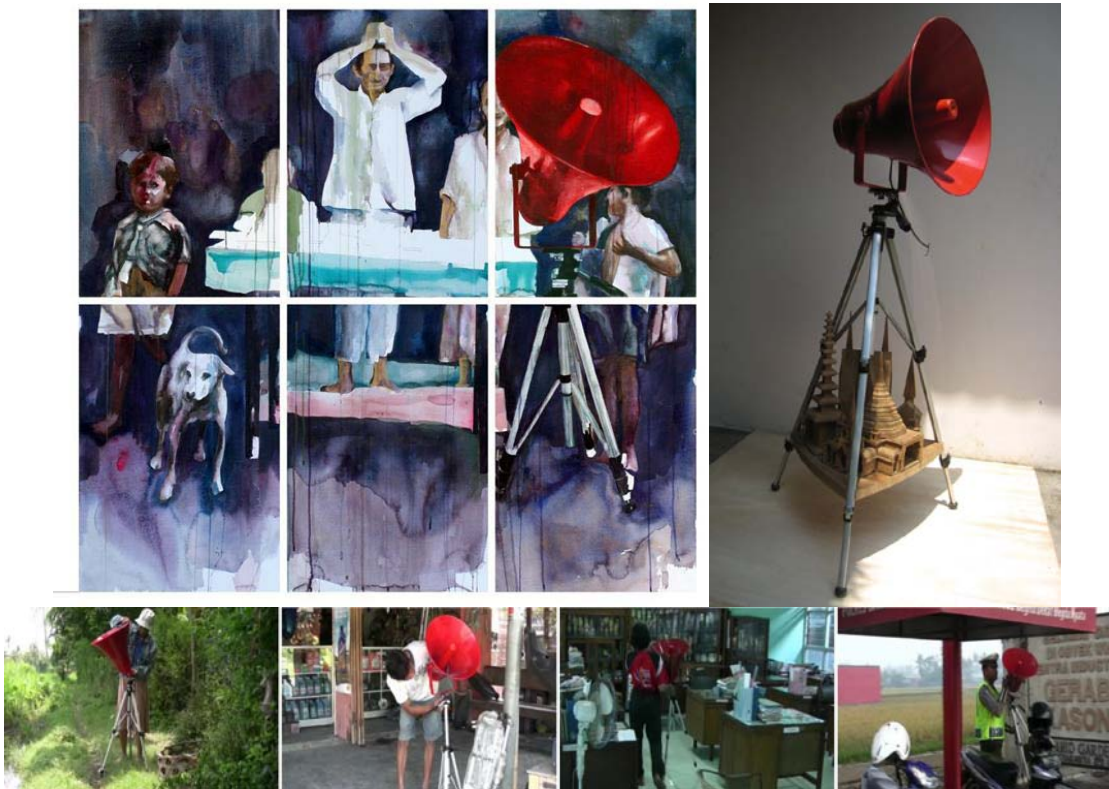

**XXL: STATE OF INDONESIAN ART
12 Agustus – 12 September 2012**

NINDITYO ADIPURNOMO

Post Tolerance #1

2010, Gouache on paper, 6 pieces, each 73 cm x 52 cm

Post Tolerance #2

2010, Video performance , 14 minutes DVD

Post Tolerance #3

2010, Teak wood, horn, tripod, iron, 150 x 65 x 65 cm

Rp. 225.000.000.000